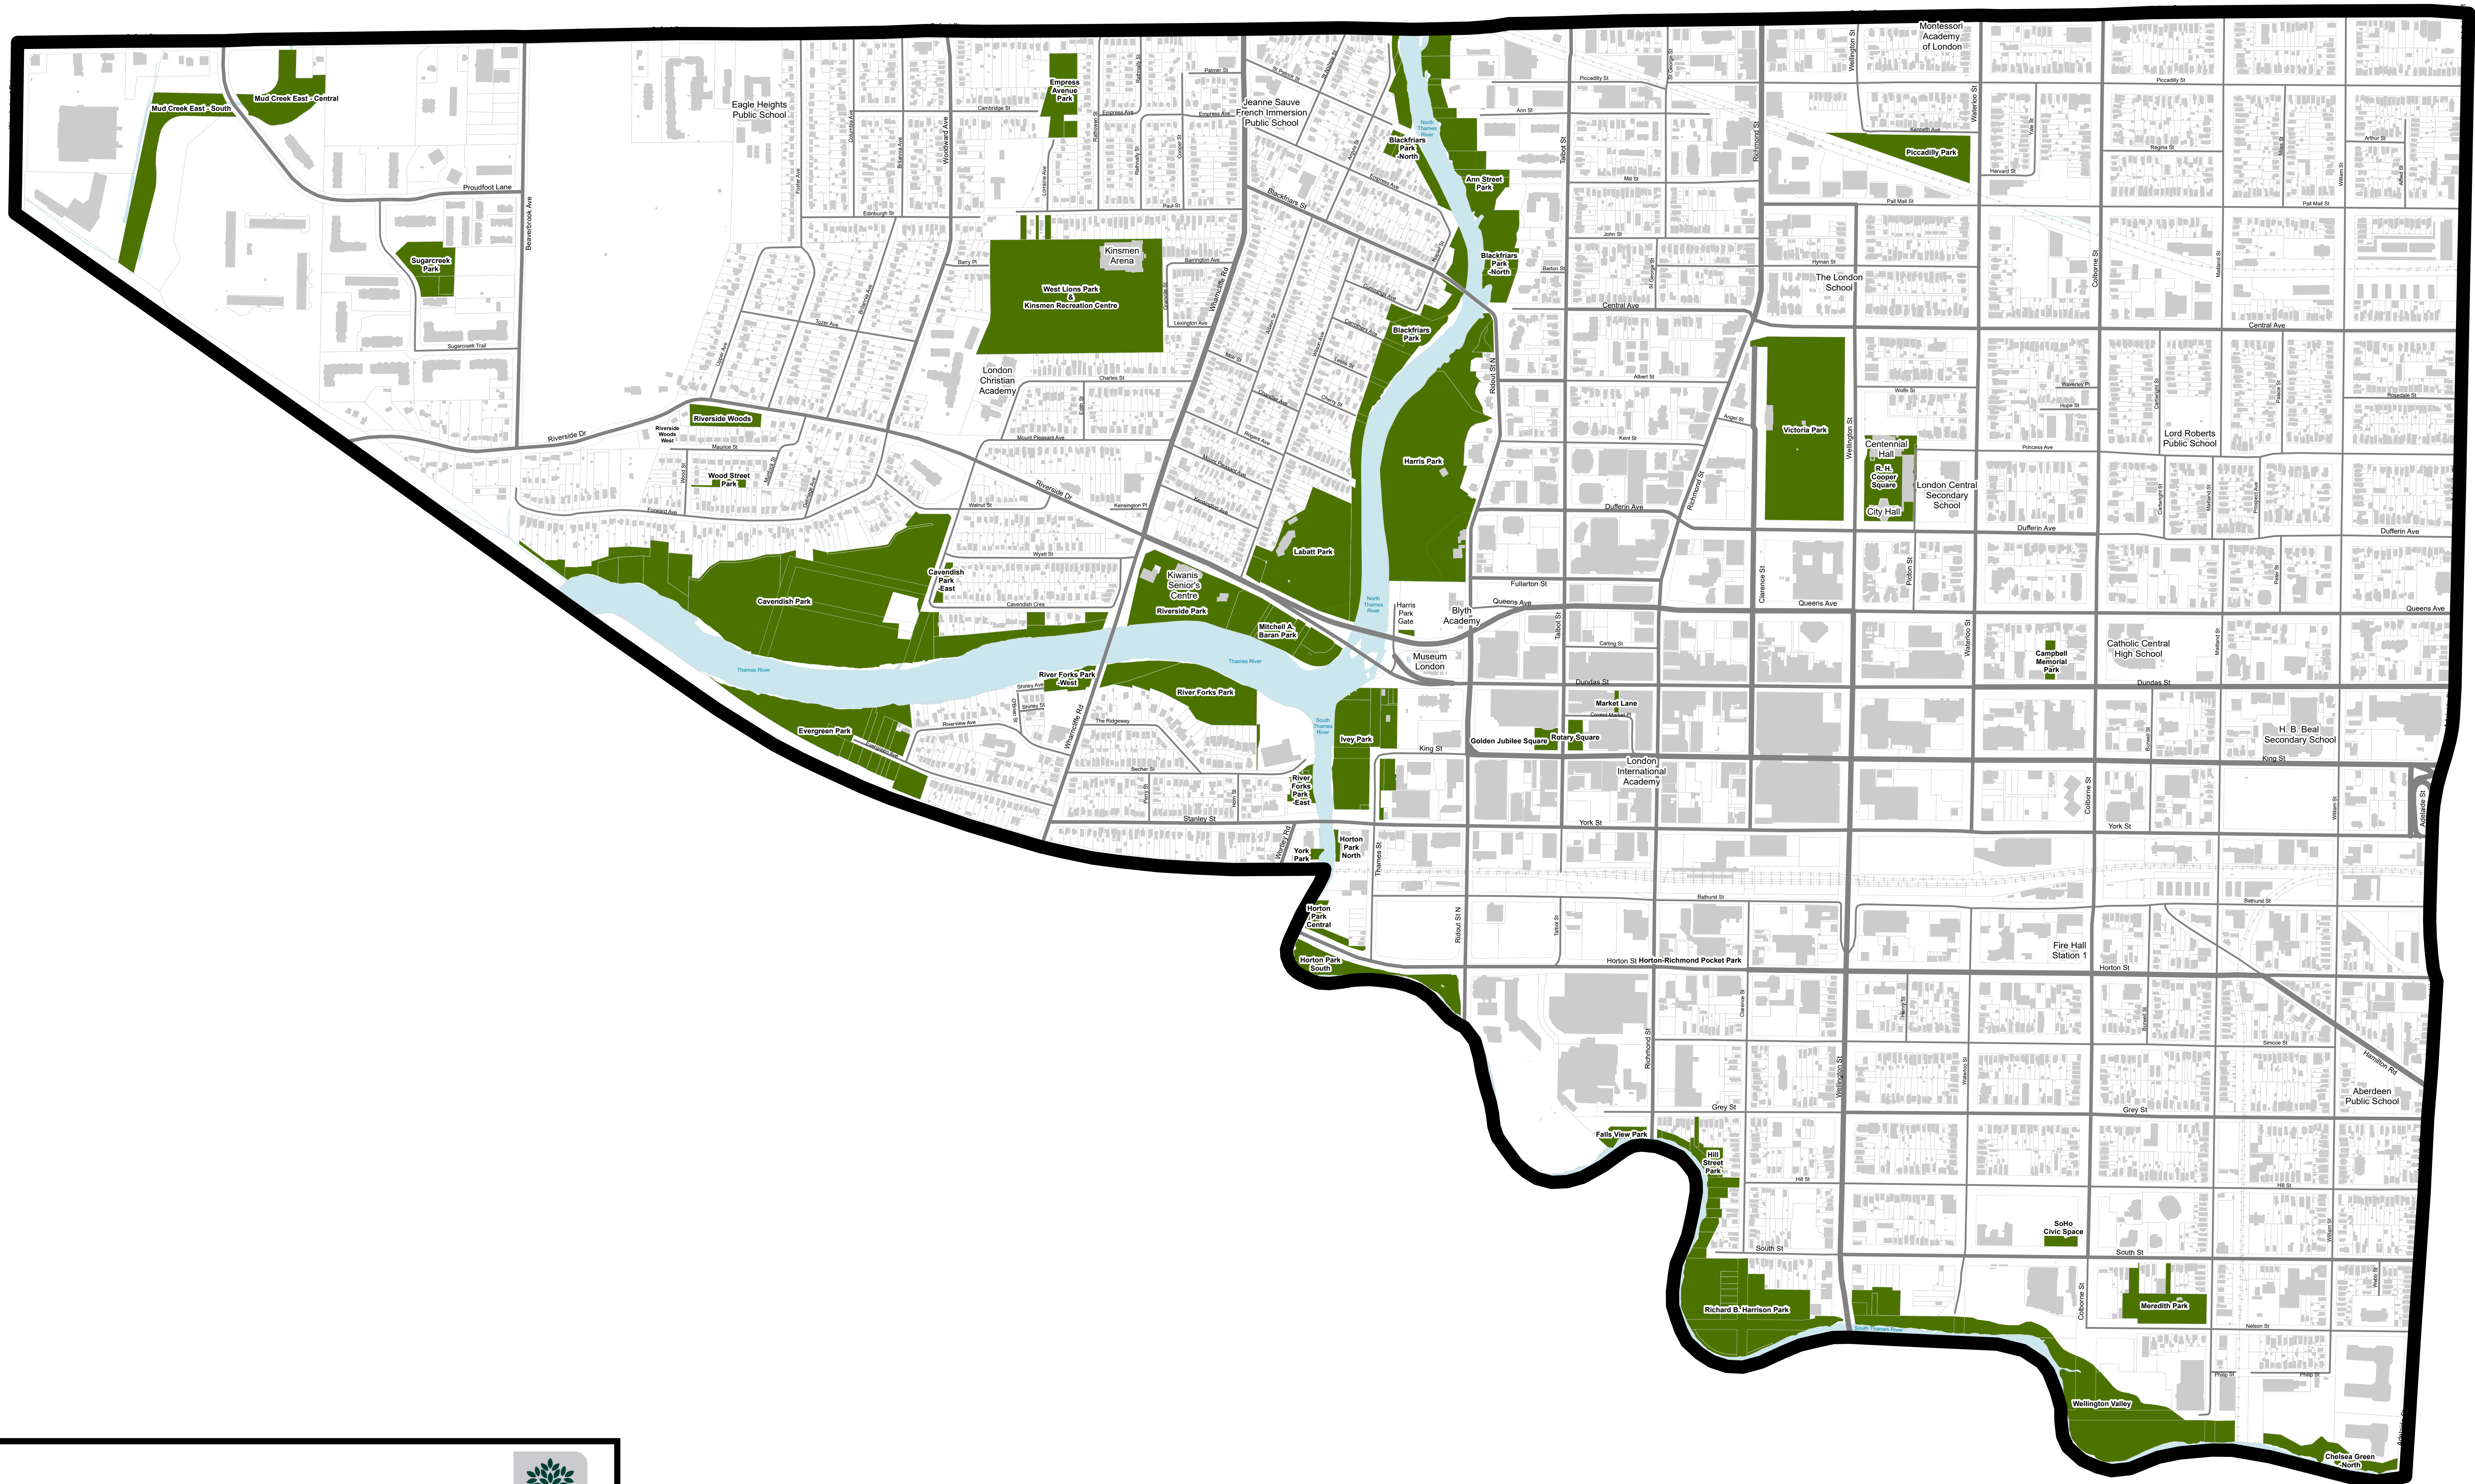

# WARD 13

 Parks

  
London  
CANADA

 0 0.25 0.5 1 Km